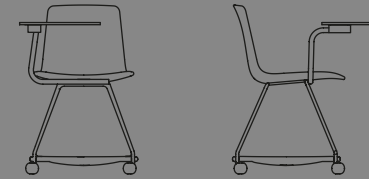

Tray's smartly engineered tray and rack are seamlessly integrated to suit individual needs.

La bandeja y el estante están integrados a la perfección para adaptarse a las necesidades individuales.

Tray (ref. 9609) monochrome
in Pantone 5753 C and Pantone
4975 C.

On the right: Tray (ref. 9609)
monochrome in RAL 7016.

Tray (ref. 9609), frame in RAL 9016 and seat in custom polipropylene.

The Tray also comes with the complete Lottus range of finishes. The monobloc structure is made in tough steel tubing.

Tray se ofrece en toda la gama de acabados de la línea Lottus. La estructura monobloque está realizada con un tubo de acero muy resistente.

Chair

CHAIR
W 710
H 780
D 710

High chair

HIGH CHAIR
W 720
H 860
D 720